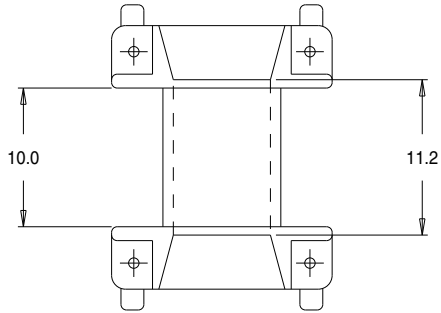

Part No. FU0600
 U 15/11/6 Low Profile Single Section
 'U' Range Bobbin

Dimensions in millimetres.