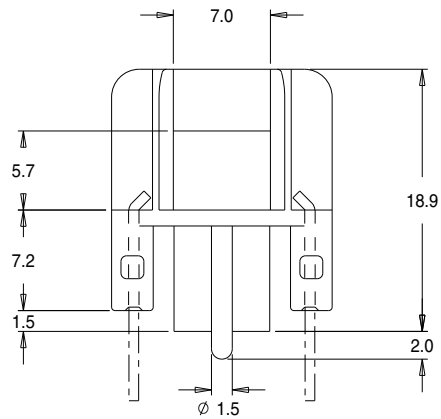

Part No. FU0600
 U 15/11/6 Low Profile Single Section
 'U' Range Bobbin

Dimensions in millimetres.