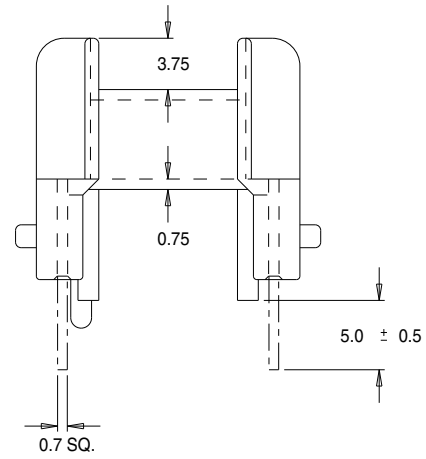

Part No. FU0600
 U 15/11/6 Low Profile Single Section
 'U' Range Bobbin

Dimensions in millimetres.