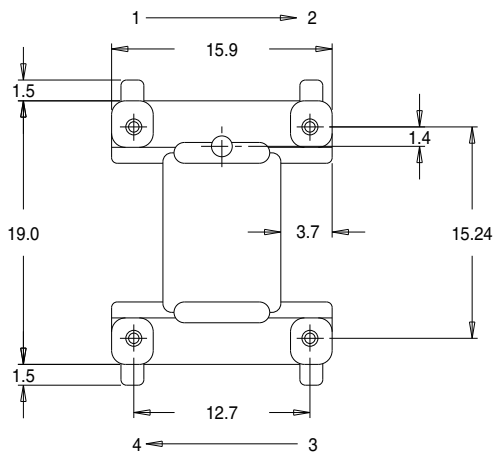

Part No. FU0600
 U 15/11/6 Low Profile Single Section
 'U' Range Bobbin

Dimensions in millimetres.