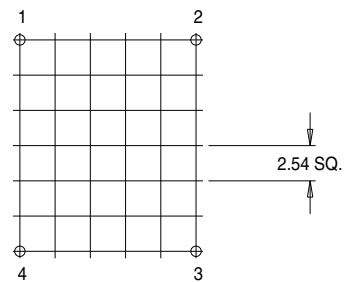

Part No. FU0600
 U 15/11/6 Low Profile Single Section
 'U' Range Bobbin

Dimensions in millimetres.